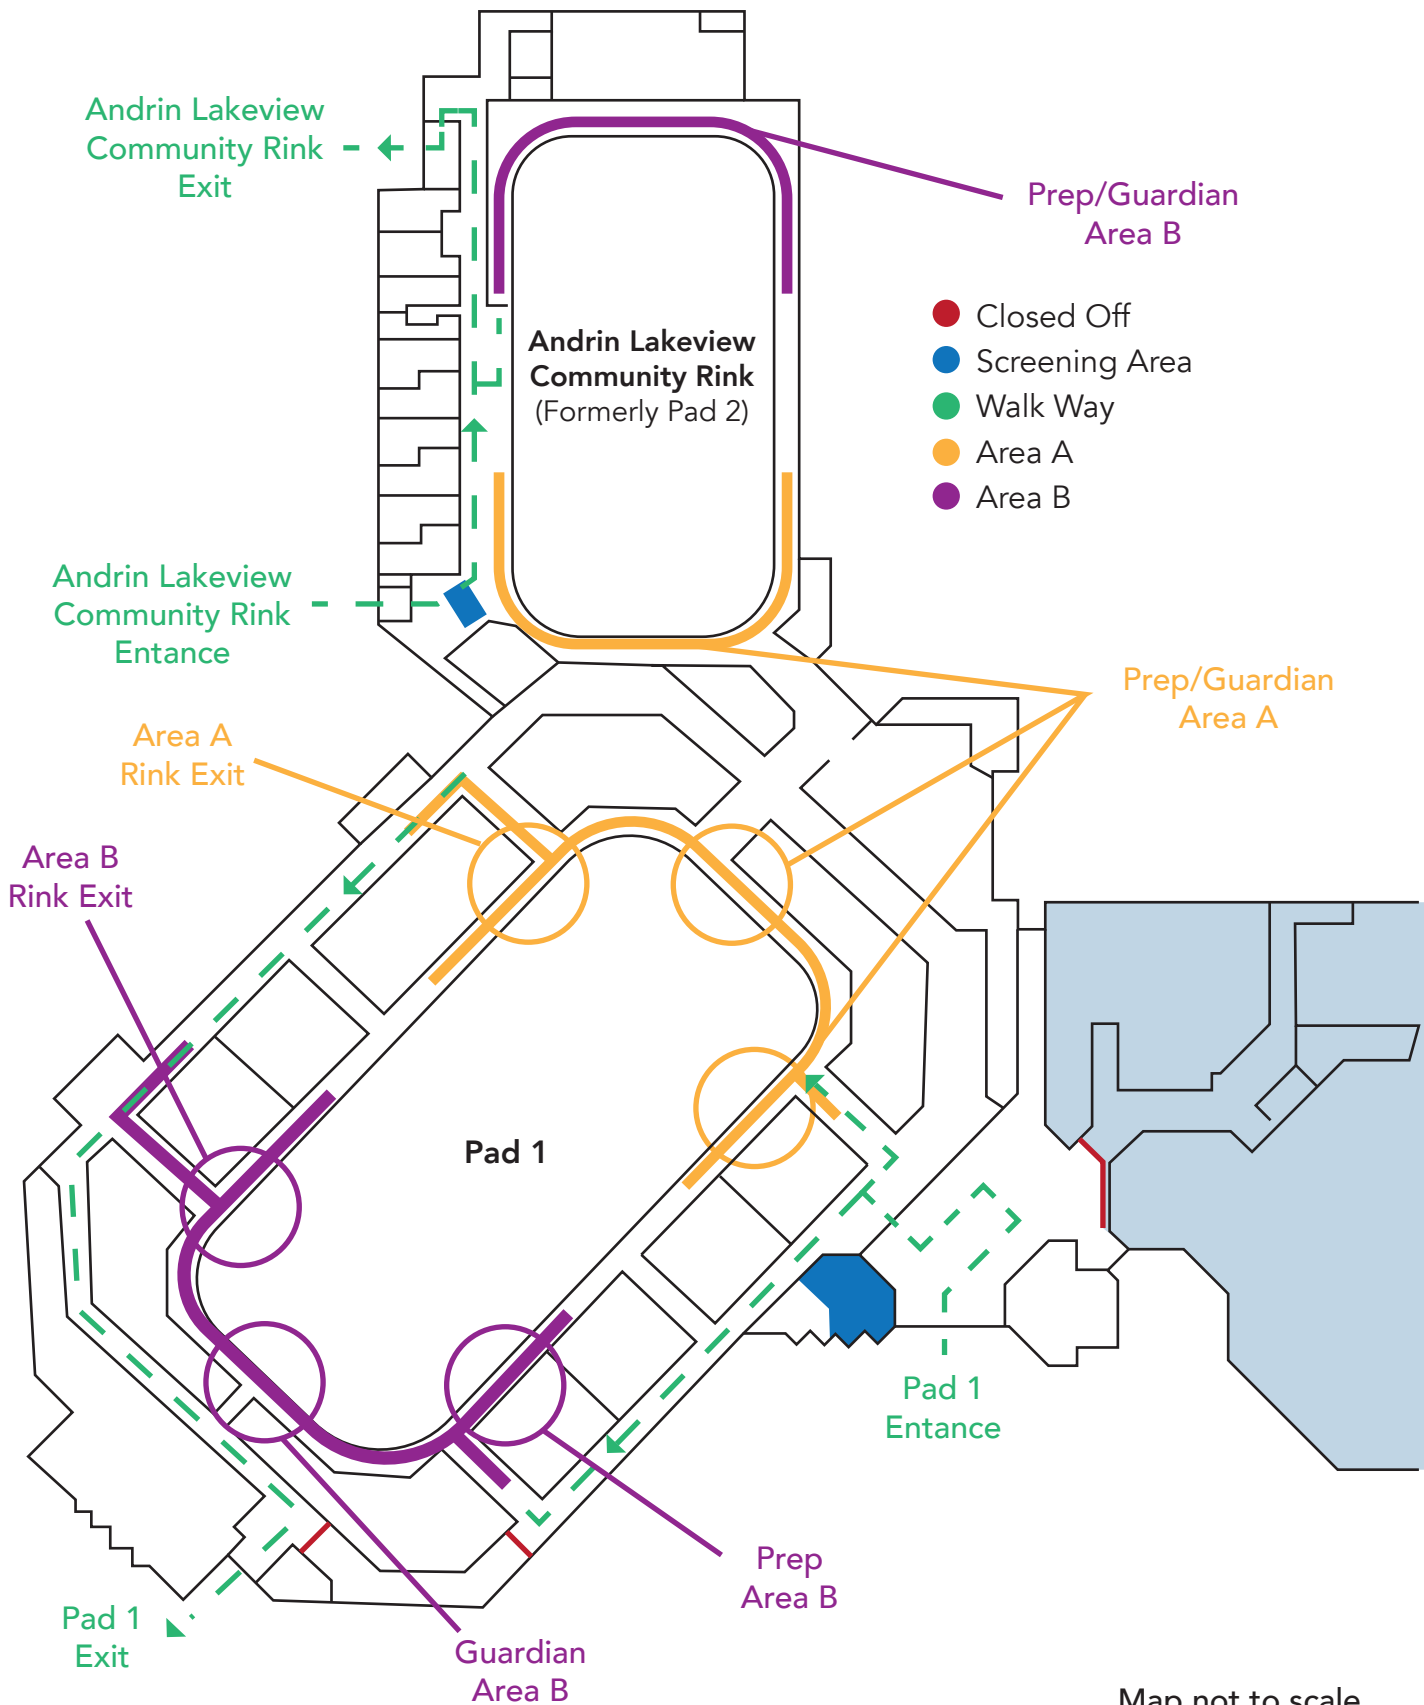

Ray Twinney Recreation Complex Rink Map

Magna Centre Rink Map

- Closed Off
- Area A
- Screening Area
- Area B
- Walk Way
- Queue Area