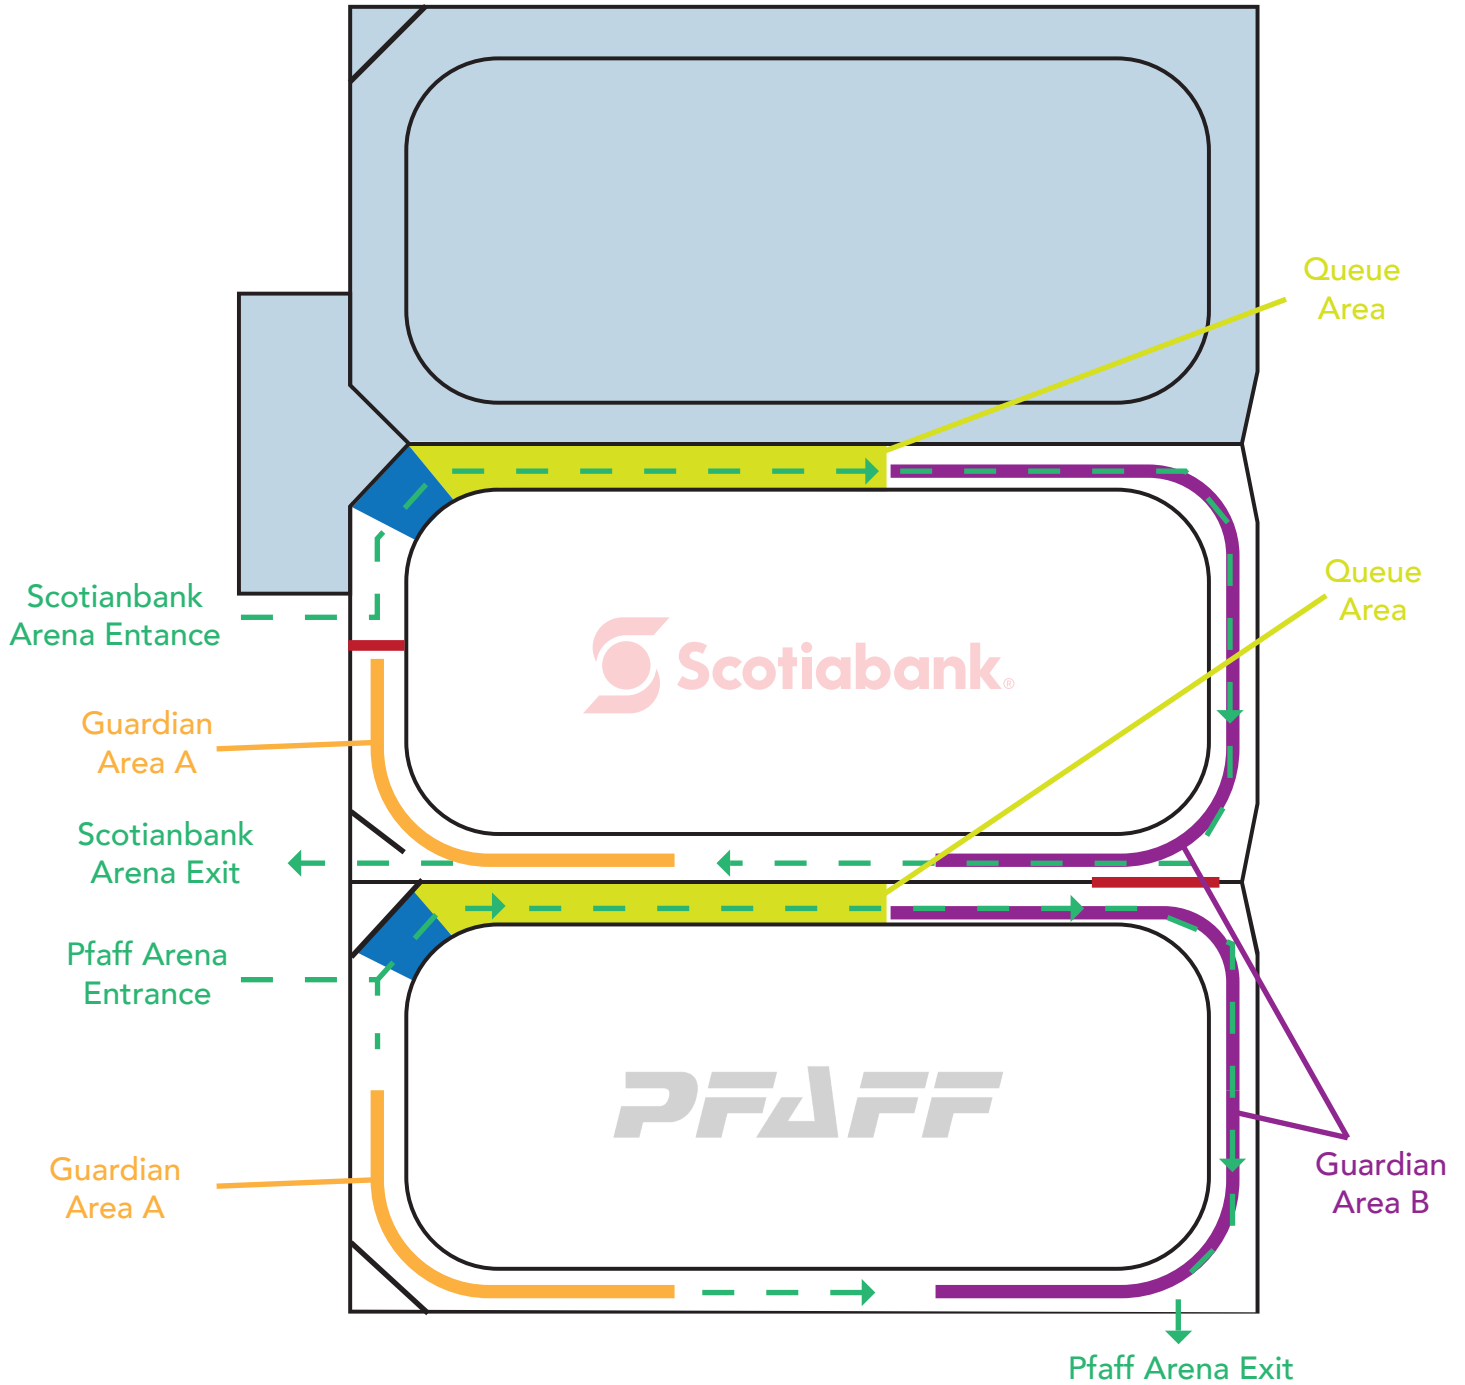

Ray Twinney Recreation Complex Rink Map

Magna Centre Rink Map

- Closed Off
- Area A
- Screening Area
- Area B
- Walk Way
- Queue Area